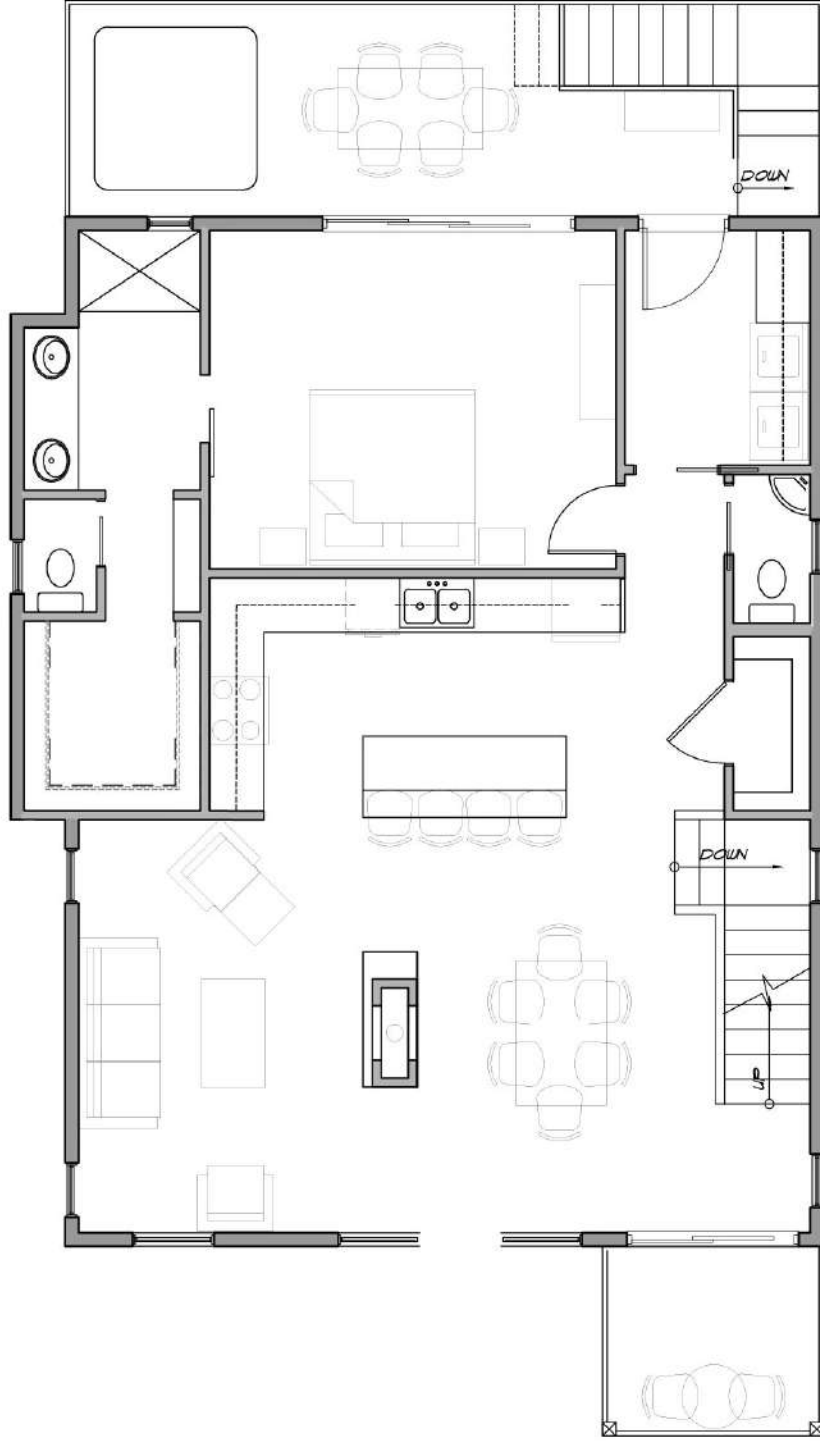

254 Rosemary Lane Durango, CO 81301 | Plan 2, Elevation C - Lower Level

254 Rosemary Lane Durango, CO 81301 | Plan 2, Elevation C - Main Level

254 Rosemary Lane Durango, CO 81301 | Plan 2, Elevation C - Upper Level