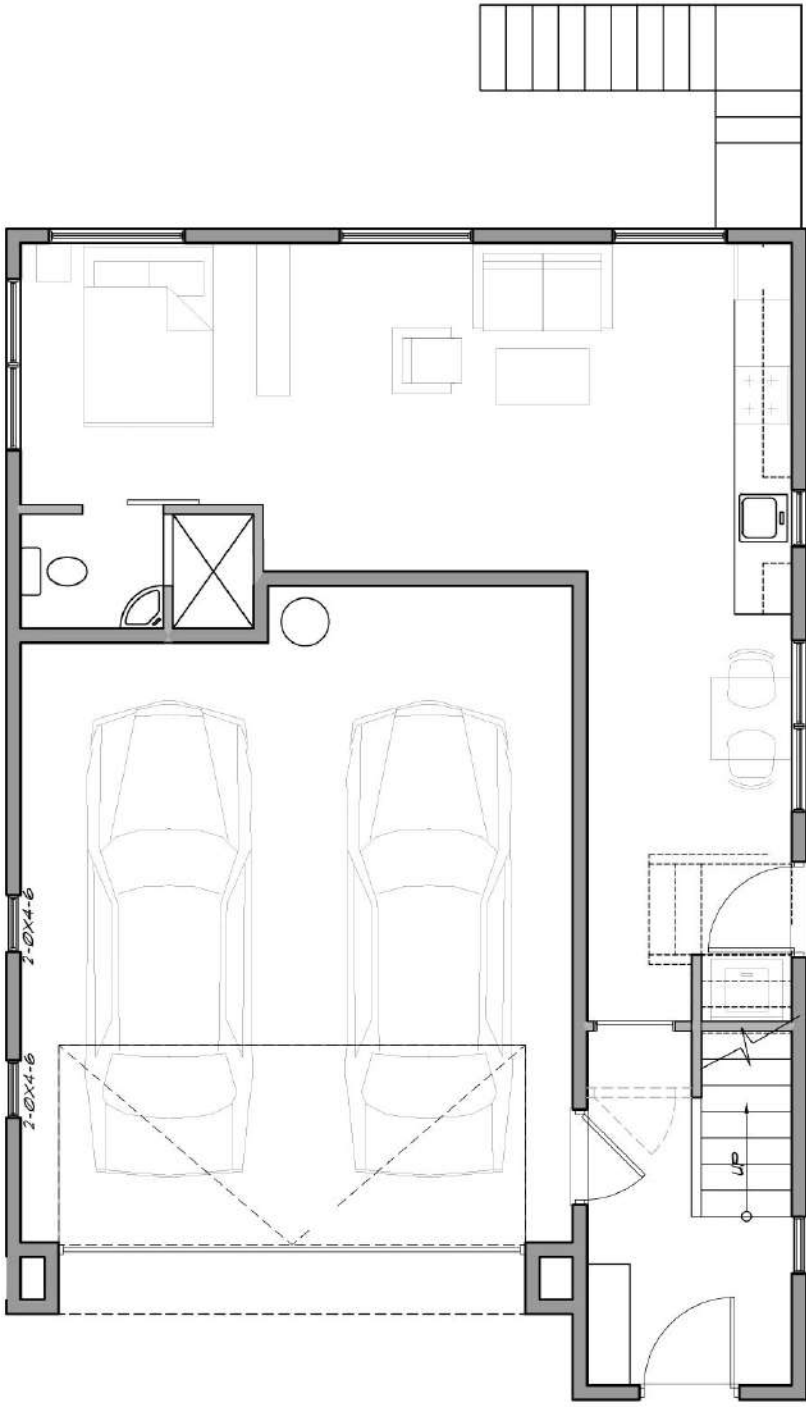

254 Rosemary Lane Durango, CO 81301 | Plan 2, Elevation C - Lower Level

254 Rosemary Lane Durango, CO 81301 | Plan 2, Elevation C - Main Level

254 Rosemary Lane Durango, CO 81301 | Plan 2, Elevation C - Upper Level